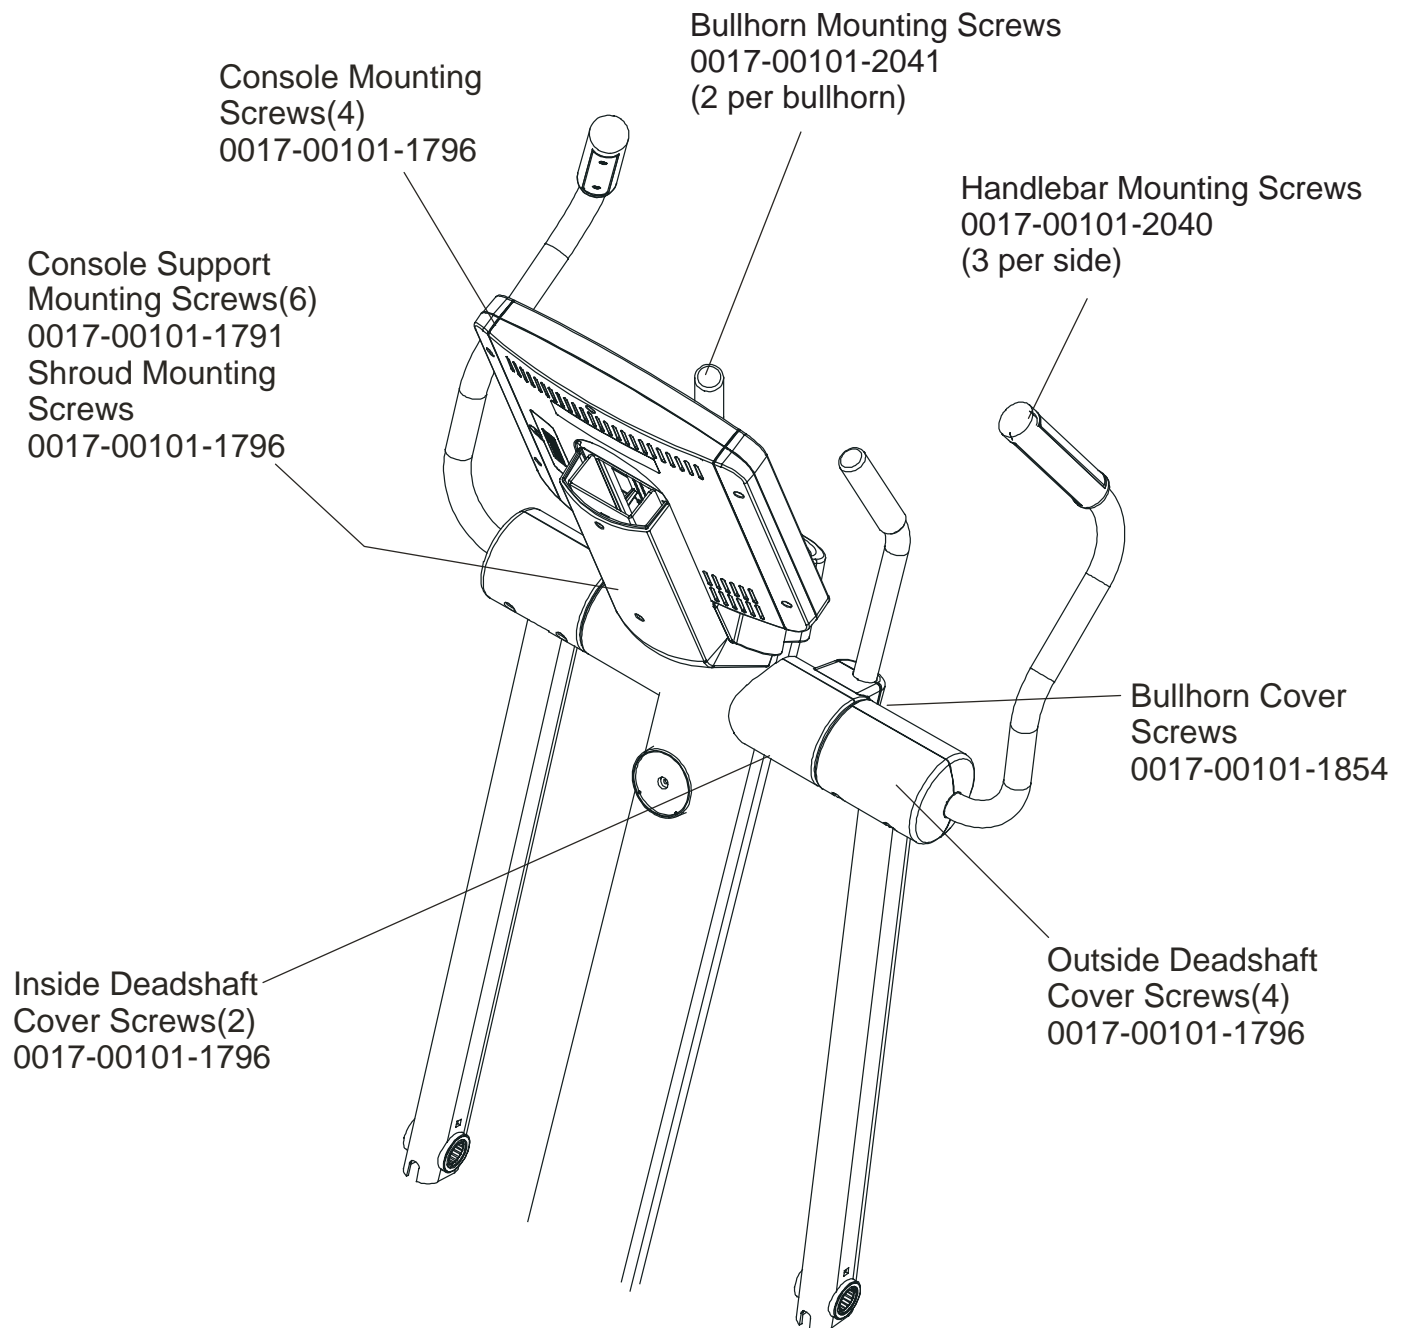

Note: The 95Xe comes with both Telemetry and LifePulse Sensors.

	Page
CONSOLE SUPPORT & DEADSHAFT COVERS	4
HANDLEBARS AND BULLHORNS	5
COMPLETE CONSOLE ASSEMBLY	6
CONSOLE COMPONENTS	7
UPPER FRAME HARDWARE	8
ROCKER ARMS AND PEDAL LEVERS	9
CRANK COVER AND LOWER CAPS	10
LOWER FRAME SHROUDS AND HARDWARE	11
PEDAL LEVER COMPONENTS	12
PCB, BATTERY, REED SWITCH & BRACKET	13
BEARING INSERT ASSEMBLY	14
CRANK ARM PULLEY ASSEMBLY.....	15
DRIVE MODULE.....	16
DRIVE MODULE HARDWARE	17
CABLES	18

ARCTIC SILVER QUIET DRIVE 95Xe
Console Support & Deadshaft Covers

95XE-0XXX-05
S/N XHM074504931

CONSOLE ASSEMBLY	
AK62-00369-0001	CONS-ASSY: MFG; NTSC; ENG

ARCTIC SILVER QUIET DRIVE 95XE

Console Components

95XE-0XXX-05

S/N XHM074504931

ARCTIC SILVER QUIET DRIVE 95XE

Upper Frame Hardware

95XE-0XXX-05

S/N XHM074504931

Items Not Shown:

Accessory Tray	0K62-01022-0001 (Stealth Gray)
----------------	--------------------------------

Mounting Screws (2)	0017-00101-1846
---------------------	-----------------

ARCTIC SILVER QUIET DRIVE 95XE

Rocker Arms & Pedal Levers

95XE-0XXX-05

S/N XHM074504931

Rocker Arms Kit
GK62-00002-0070
contents:
Rocker Arms (2)
Hardened Spacers (2)
Oilite Washers (2)
Retaining Rings (2)
Loctite 620
Alcohol pad